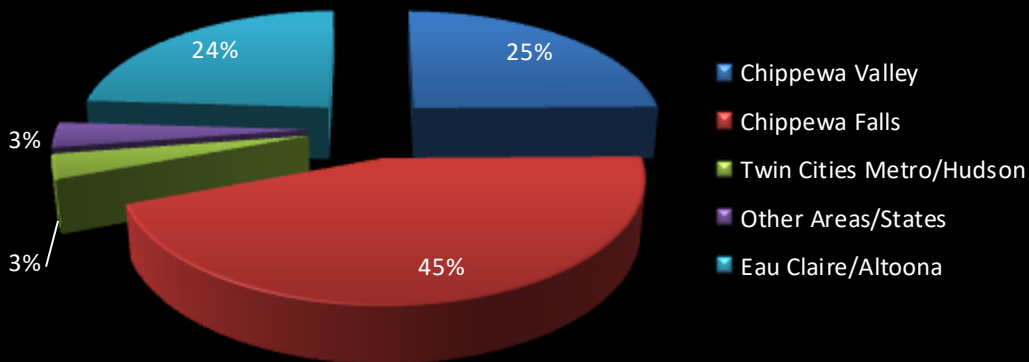

Heyde Center for the Arts

The Past Year at a Glance

What Do Audience Members Say

RECOMMEND
99% The Heyde Center
TO OTHERS
 Audience Members

OVER 98% 
 Felt that Performances
MET OR EXCEEDED EXPECTATIONS

Who Comes to the Heyde Center

Out of every
10 PEOPLE ATTENDING Performances
4 are Adults 
3 are Under 18 years old 
3 are Seniors (over 62) 

What Are People Doing?

 **220**
Volunteers
 Contributed over 12,000 hours
 estimated value of
\$261,360 in volunteer labor

 **THERE ARE 335**
 Members of the Chippewa Valley
 Cultural Association

Where Do Audience Members Come From?

Heyde Center for the Arts
 3 South High Street ♦ Chippewa Falls, WI
 www.cvca.net ♦ (715)726-9000