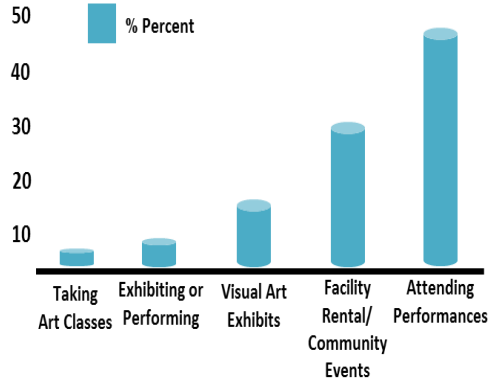

Heyde Center for the Arts

The Past Year at a Glance

What Do Audience Members Say

RECOMMEND
99% The Heyde Center
TO OTHERS
 Audience Members

OVER 98% 
 Felt that Performances
MET OR EXCEEDED EXPECTATIONS

Who Comes to the Heyde Center

Out of every
10 PEOPLE ATTENDING Performances
4 are Adults 
3 are Under 18 years old 
3 are Seniors (over 62) 

What Are People Doing?

 **220**
Volunteers
 Contributed over 12,000 hours
 estimated value of
\$261,360 in volunteer labor